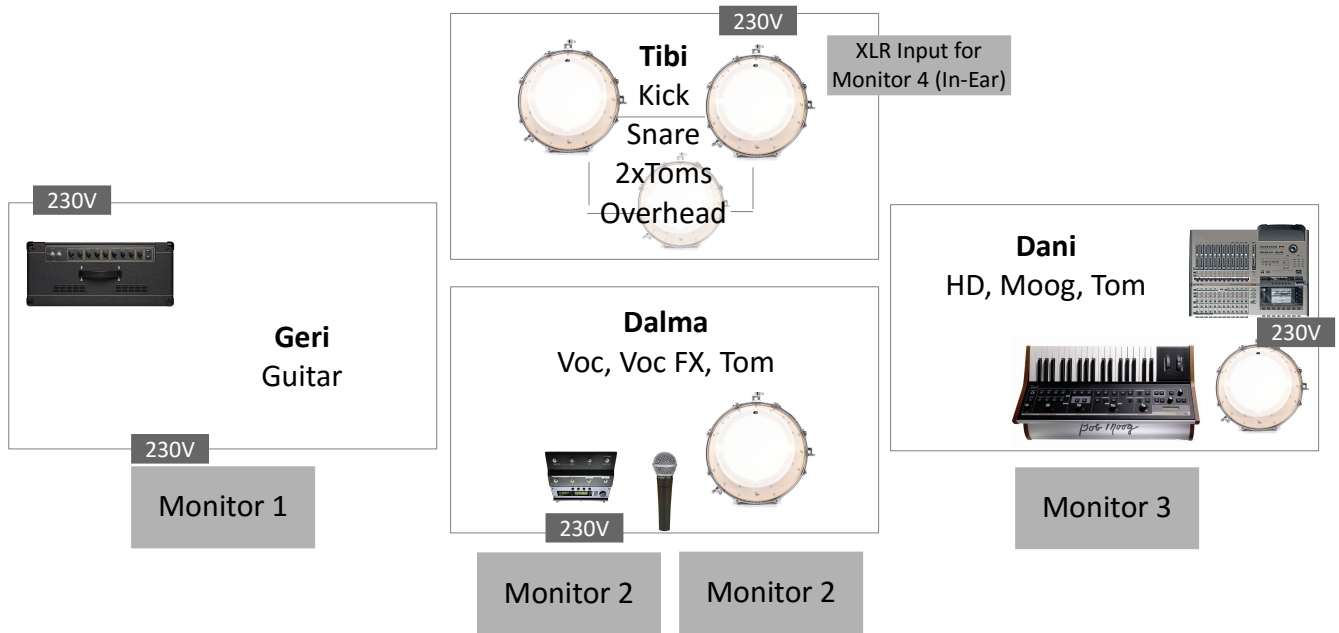

Stageplan

Channel List

1	Kick	Kick drum mic	Gate	
2	Snare	SM57		
3	Tom	Clip-on mic	Gate	Short reverb
4	Tom	Clip-on mic	Gate	Short reverb
5	OH L	Condenser mic		
6	OH R	Condenser mic		
7	Tom Dalma	Clip-on mic	Gate	Short reverb
8	Tom Dani	Clip-on mic	Gate	Short reverb
9	HD L	DI		
10	HD R	DI		
11	Moog	DI		
12	Guitar	SM57		
13	Voc FX L	DI	Comp	Long reverb
14	Voc FX R	DI	Comp	Long reverb
15	Voc	SM58	Comp	Long reverb