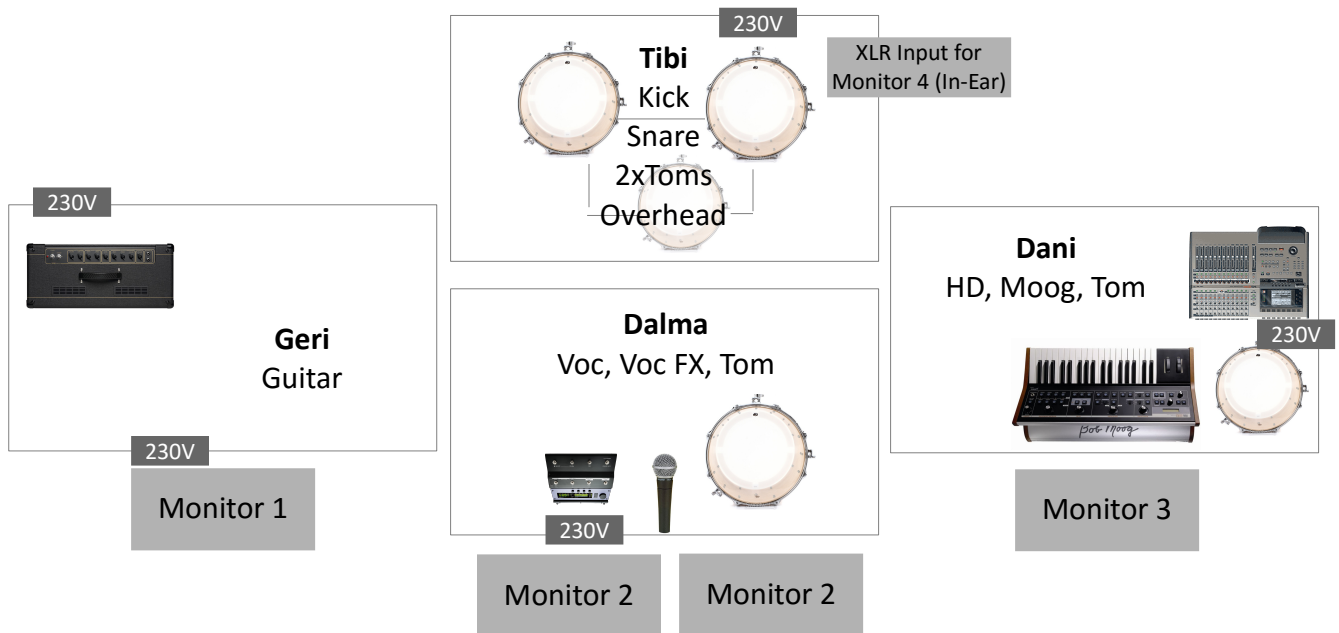

Stageplan

Channel List

1	Kick	Kick drum mic	Gate	
2	Snare	SM57		
3	Tom	Clip-on mic	Gate	Short reverb
4	Tom	Clip-on mic	Gate	Short reverb
5	OH L	Condenser mic		
6	OH R	Condenser mic		
7	Tom Dalma	Clip-on mic	Gate	Short reverb
8	Tom Dani	Clip-on mic	Gate	Short reverb
9	HD L	DI		
10	HD R	DI		
11	Moog	DI		
12	Guitar	SM57		
13	Voc FX L	DI	Comp	Long reverb
14	Voc FX R	DI	Comp	Long reverb
15	Voc	SM58	Comp	Long reverb